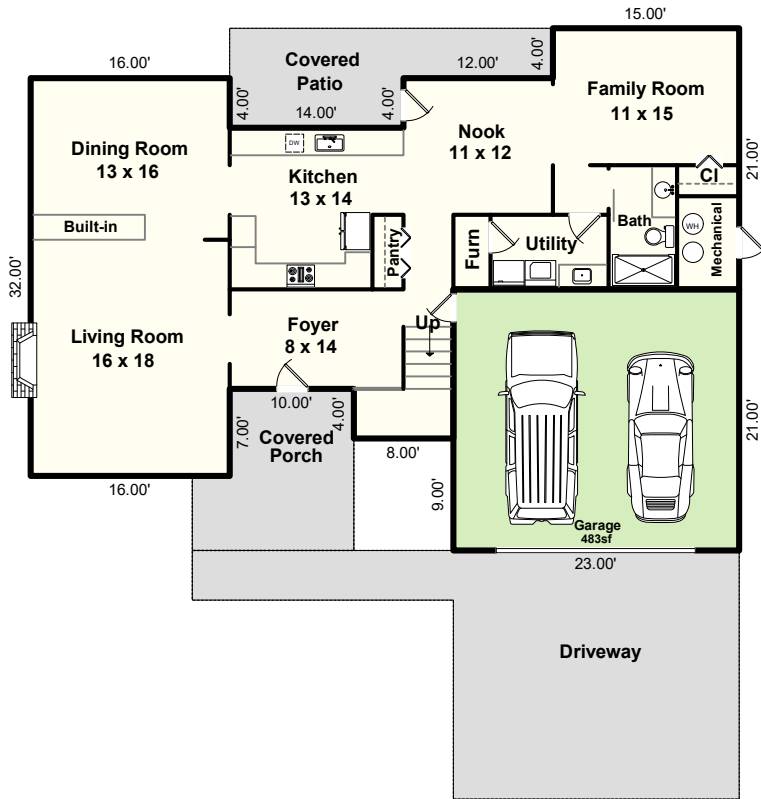

10647 NW Brooks Road Portland, OR 97231

First Floor	1,389 sf
Second Floor	1,517 sf
Total	2,906 sf

Floor Plan By: Michael Teach, Measurement Northwest
(Formerly Teach Appraising)

MeasurementNorthwest@outlook.com

Due to rounding and the difficulty in measuring to the outside walls of upper floors and basements, the calculations should be considered as a reasonable estimate only, not guaranteed, and should be independently verified. Approximate room dimensions. Prepared for the noted client only, no other use or user is authorized. All rights reserved.