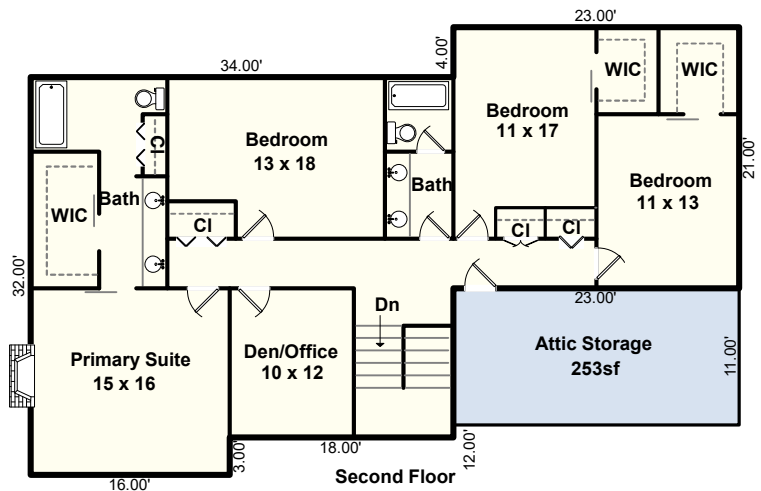

10647 NW Brooks Road Portland, OR 97231

First Floor	1,389 sf
Second Floor	1,517 sf
Total	2,906 sf

Floor Plan By: Michael Teach, Measurement Northwest
(Formerly Teach Appraising)

MeasurementNorthwest@outlook.com

Due to rounding and the difficulty in measuring to the outside walls of upper floors and basements, the calculations should be considered as a reasonable estimate only, not guaranteed, and should be independently verified. Approximate room dimensions. Prepared for the noted client only, no other use or user is authorized. All rights reserved.